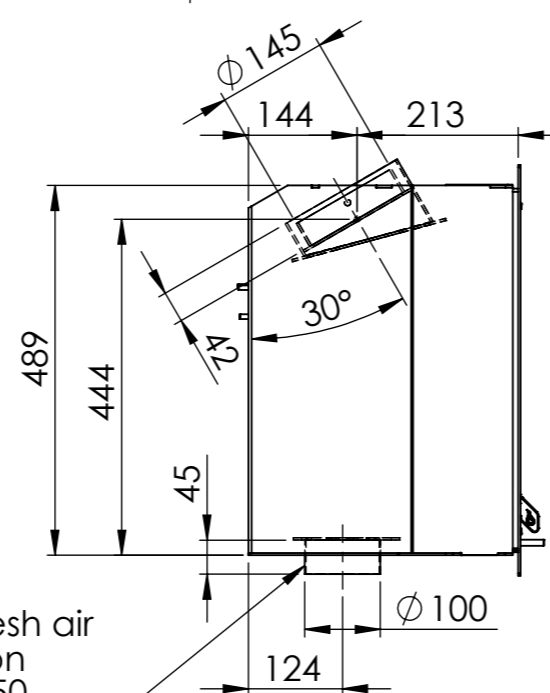

Serie	Vista series
Description	Vista S with frame

Outside fresh air
connection
6000-025950
(Not included)