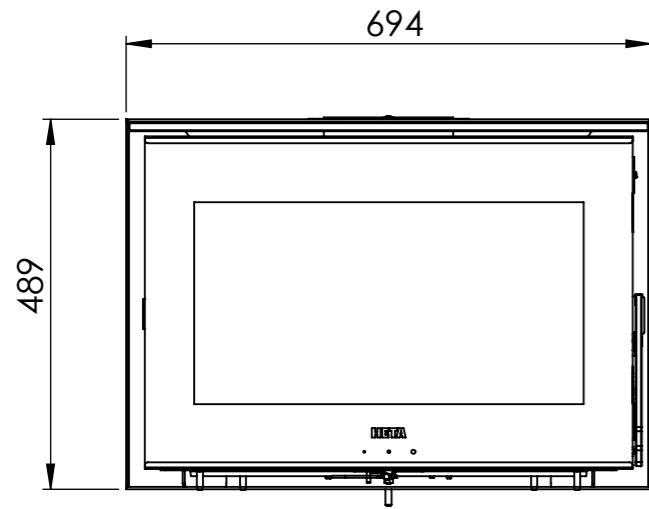

Serie	Vista series
Description	Vista S frameless

124 Center fresh air bottom

Outside fresh air connection  
6000-025950  
(Not included)