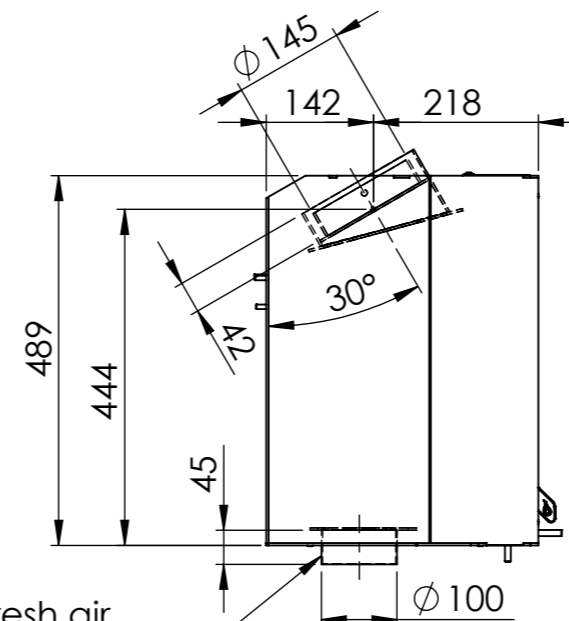

Serie	Vista series
Description	Vista S frameless

124 Center fresh air bottom

Outside fresh air connection  
6000-025950  
(Not included)