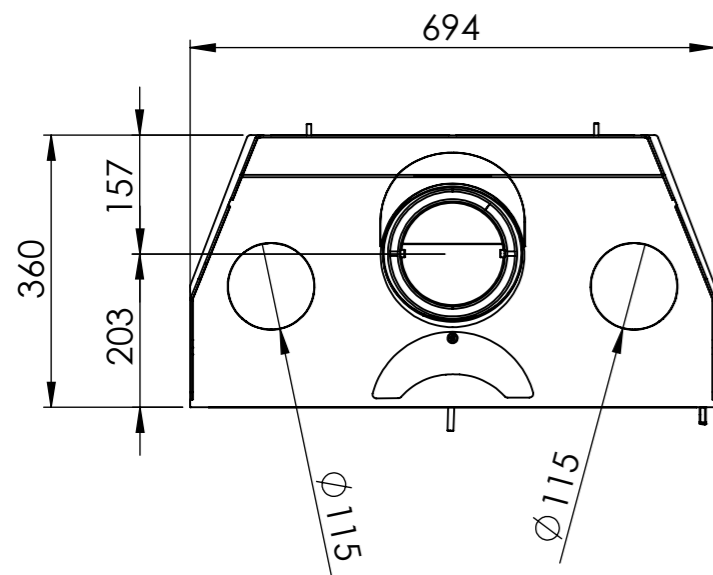

Serie	Vista series
Description	Vista S frameless

124 Center fresh air bottom

Outside fresh air connection  
6000-025950  
(Not included)