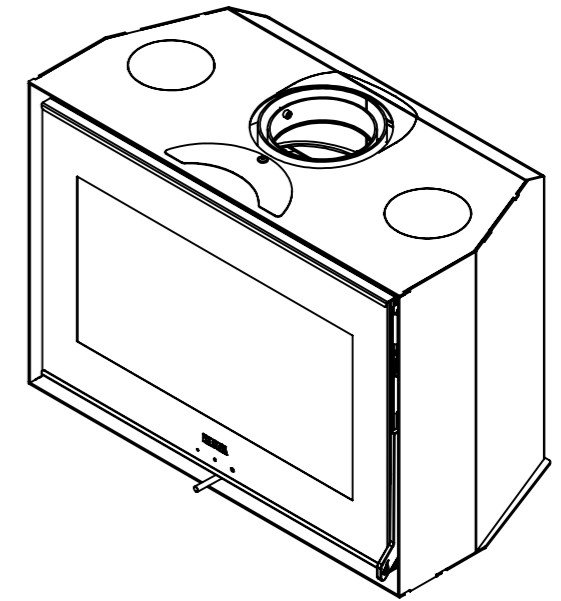

Serie	Vista series
Description	Vista S frameless

124 Center fresh air bottom

Outside fresh air connection  
6000-025950  
(Not included)