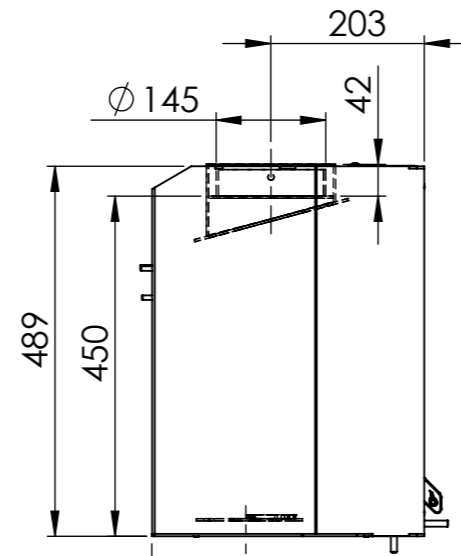

Serie	Vista series
Description	Vista S frameless

124 Center fresh air bottom

Outside fresh air connection  
6000-025950  
(Not included)