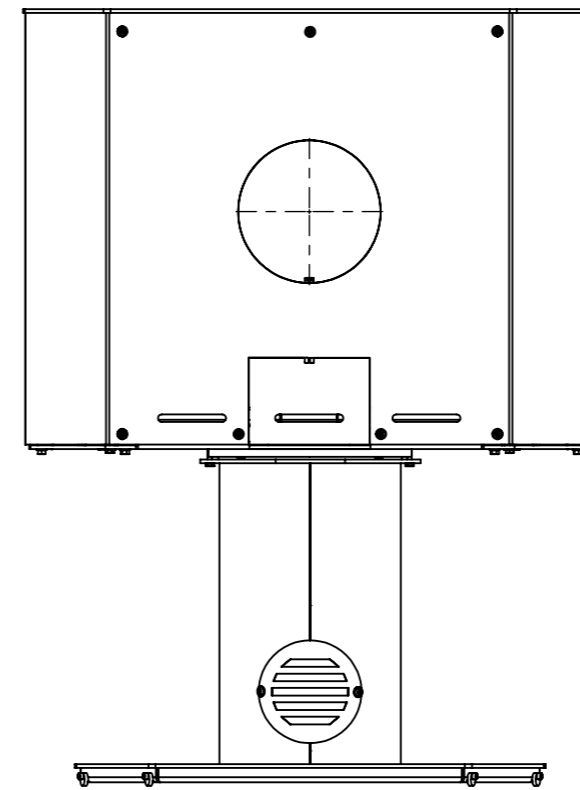

Serie	Scan-Line 95
Description	Scan-Line 95 Turnable pederstal

External fresh air  
1515-0013  
(Not included)

External fresh air  
from below  
1515-0012  
(Not included)