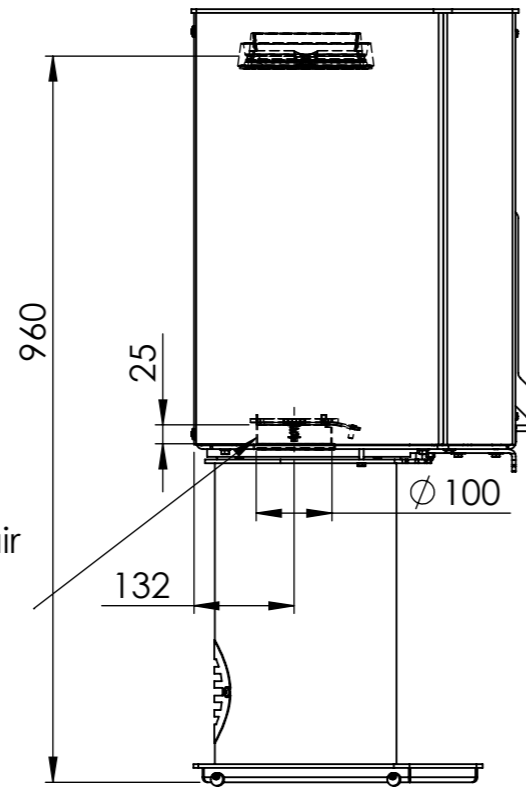

Serie	Scan-Line 95
Description	Scan-Line 95 Turnable pederstal

External fresh air  
1515-0013  
(Not included)

External fresh air  
from below  
1515-0012  
(Not included)