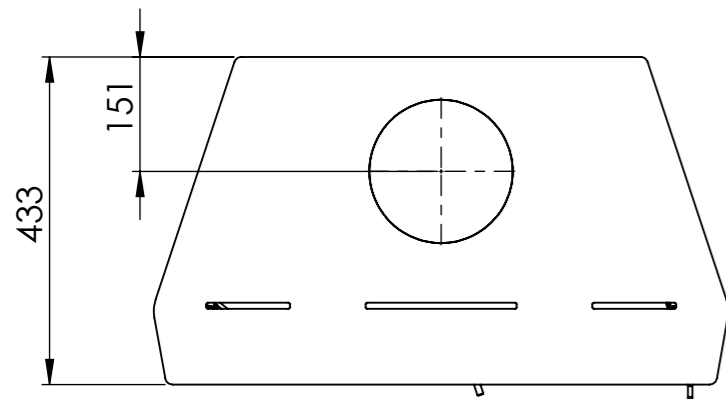

Serie	Scan-Line 95
Description	Scan-Line 95 Turnable pederstal

External fresh air  
1515-0013  
(Not included)

External fresh air  
from below  
1515-0012  
(Not included)