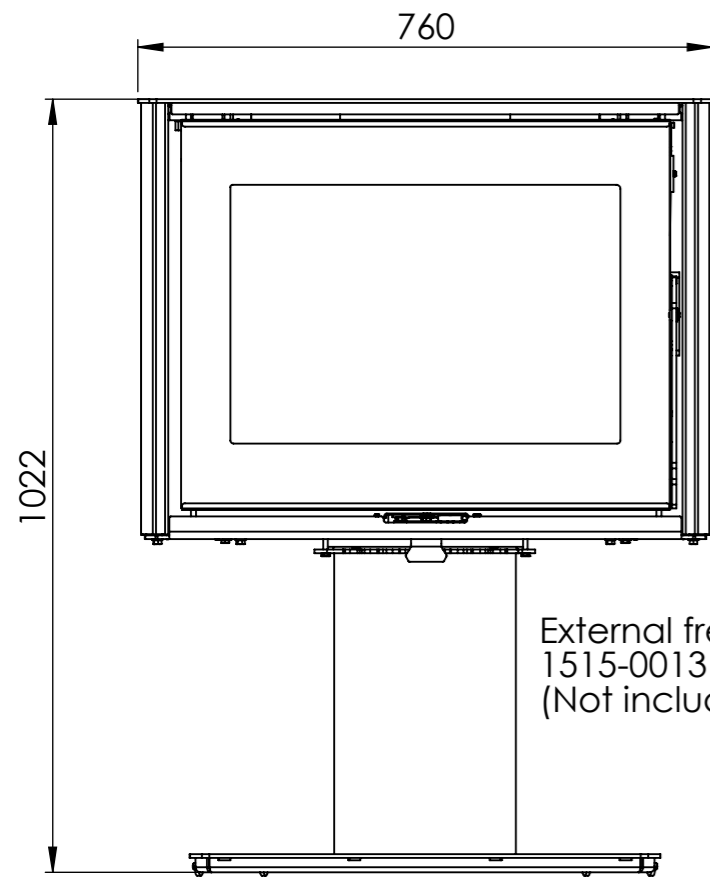

Serie	Scan-Line 95
Description	Scan-Line 95 Turnable pederstal

External fresh air  
1515-0013  
(Not included)

External fresh air  
from below  
1515-0012  
(Not included)