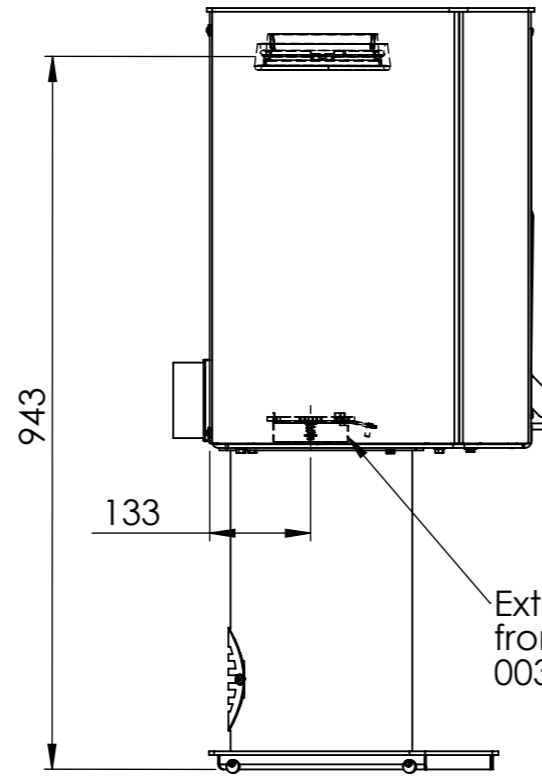

Serie	Scan-Line 95
Description	Scan-Line 95 Pederstal

External fresh air
from below
0032-0015

External fresh air from behind
1511-0028 (Not included)