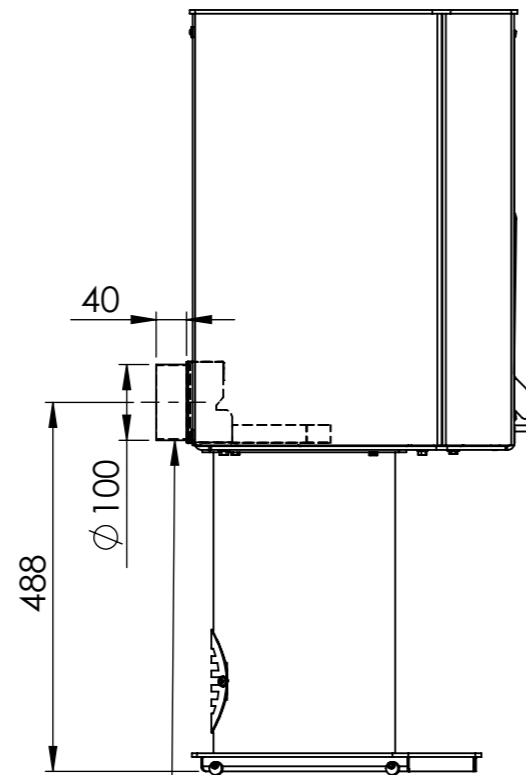

Serie	Scan-Line 95
Description	Scan-Line 95 Pederstal

External fresh air
from below
0032-0015

External fresh air from behind
1511-0028 (Not included)