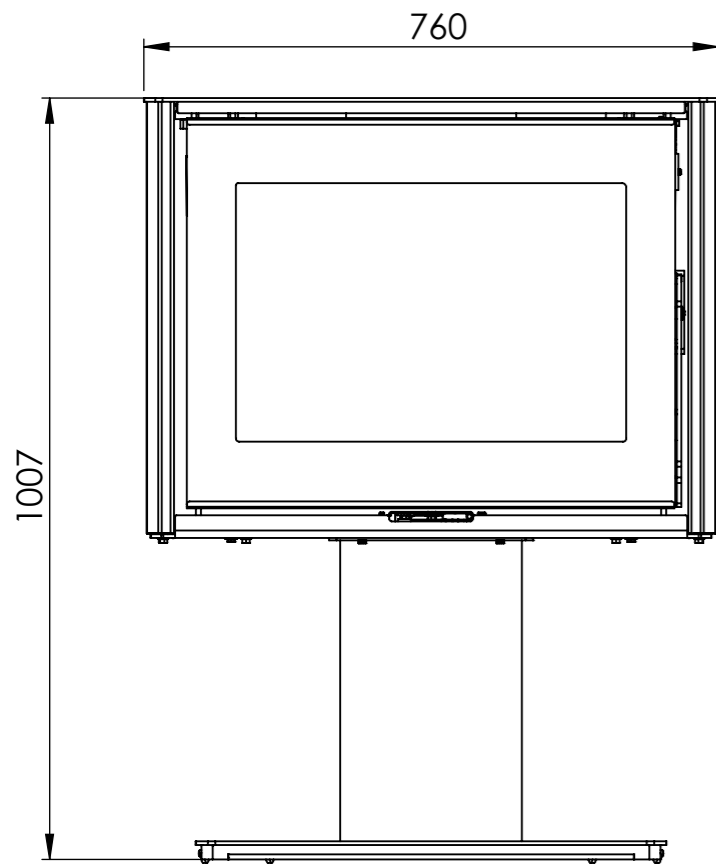

Serie	Scan-Line 95
Description	Scan-Line 95 Pederstal

External fresh air
from below
0032-0015

External fresh air from behind
1511-0028 (Not included)