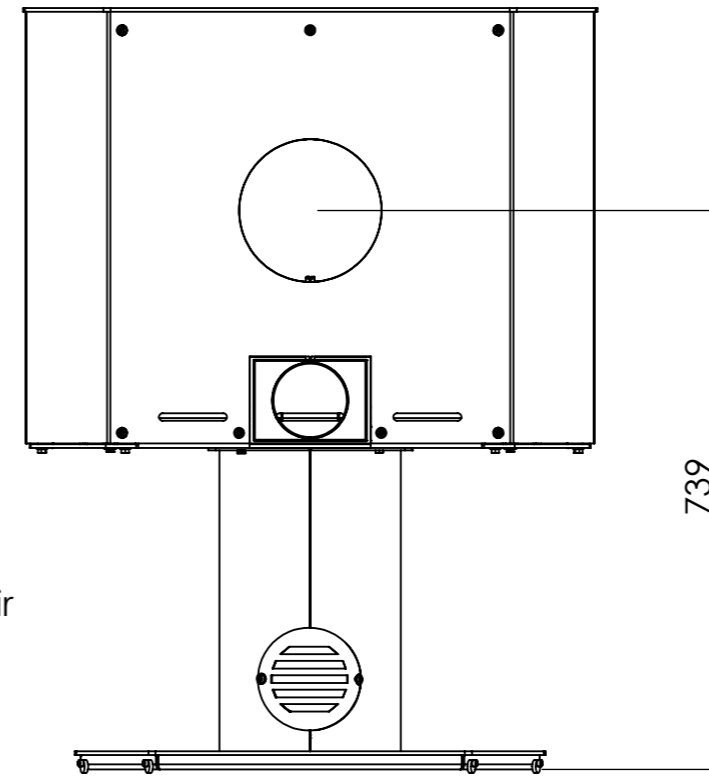

Serie	Scan-Line 95
Description	Scan-Line 95 Pederstal

External fresh air
from below
0032-0015

External fresh air from behind
1511-0028 (Not included)