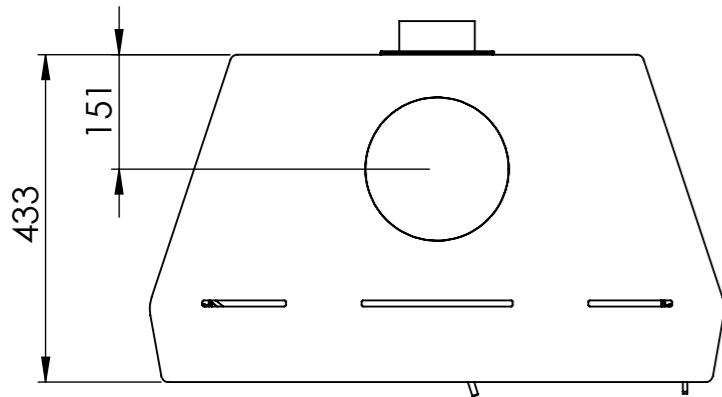

Serie	Scan-Line 95
Description	Scan-Line 95 Pederstal

External fresh air
from below
0032-0015

External fresh air from behind
1511-0028 (Not included)