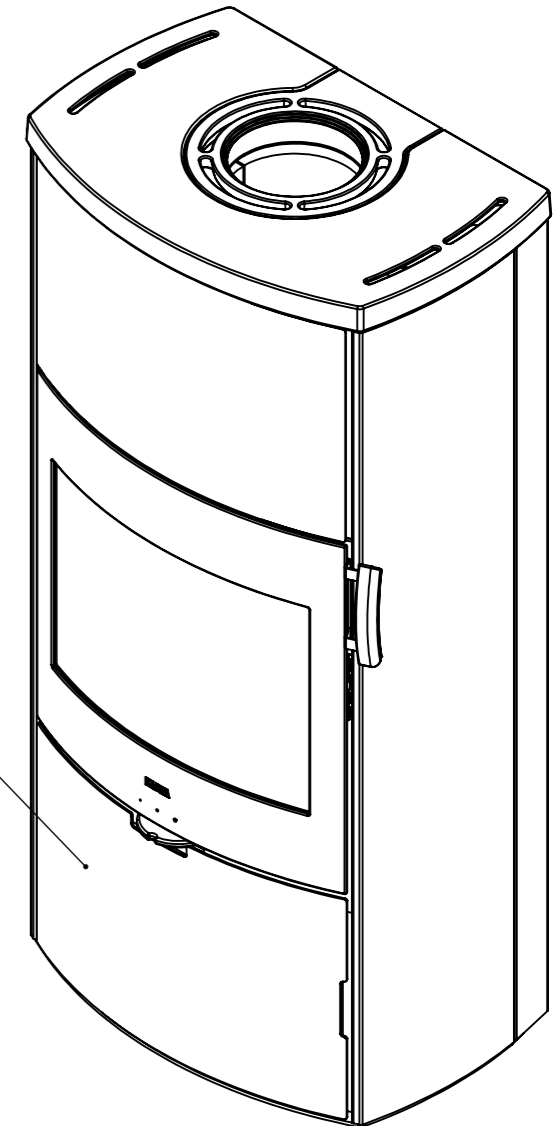

Serie	Icon-Line
Description	Icon-Line Eclipse XL S

The same dimensions apply to thermal stones (Steel) and stone models

Optional Bottom door

*75 mm with insulation/ shielding of flue gas connector