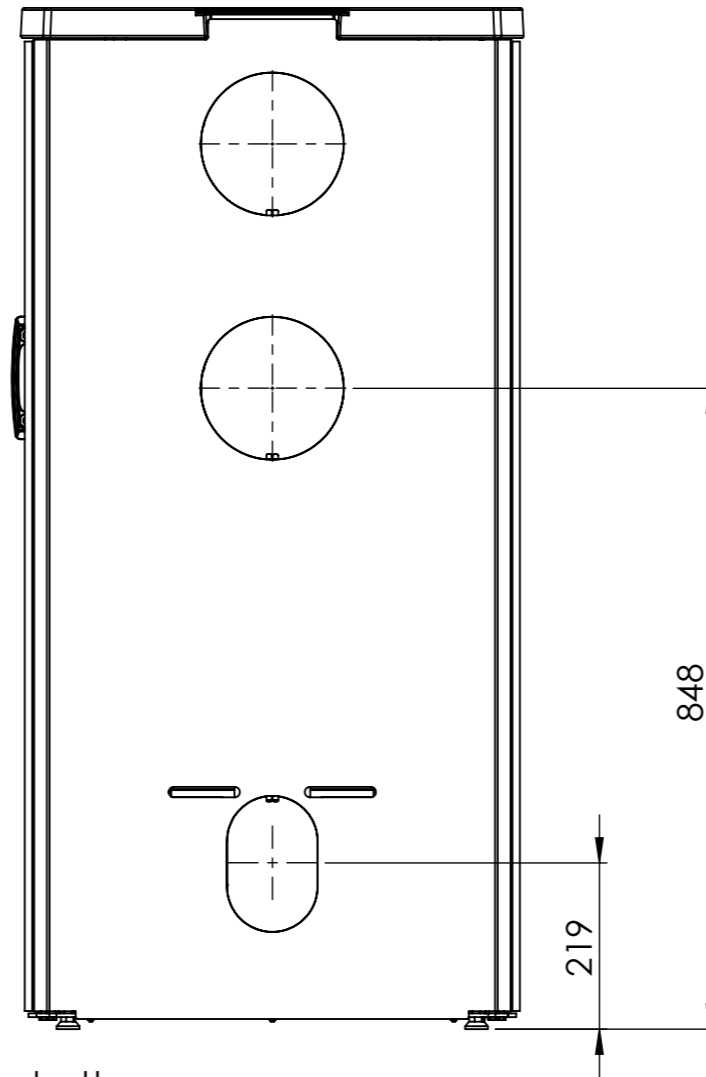

Serie	Icon-Line
Description	Icon-Line Eclipse XL S

The same dimensions apply to thermal stones (Steel) and stone models

Optional Bottom door

*75 mm with insulation/ shielding of flue gas connector