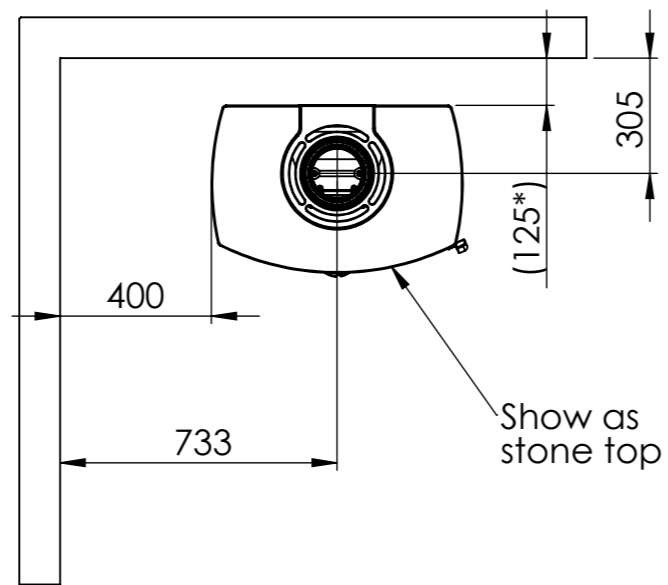

Serie	Icon-Line
Description	Icon-Line Eclipse XL S

The same dimensions apply to thermal stones (Steel) and stone models

Optional Bottom door

*75 mm with insulation/ shielding of flue gas connector