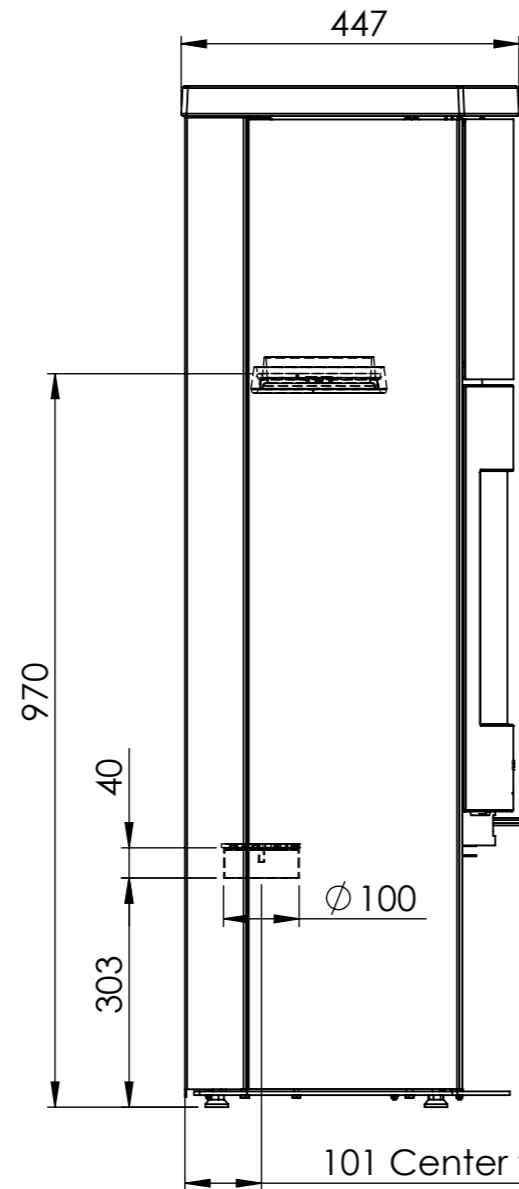

Serie	Icon-Line
Description	Icon-Line Eclipse XL S

The same dimensions apply to thermal stones (Steel) and stone models

Optional Bottom door

*75 mm with insulation/ shielding of flue gas connector