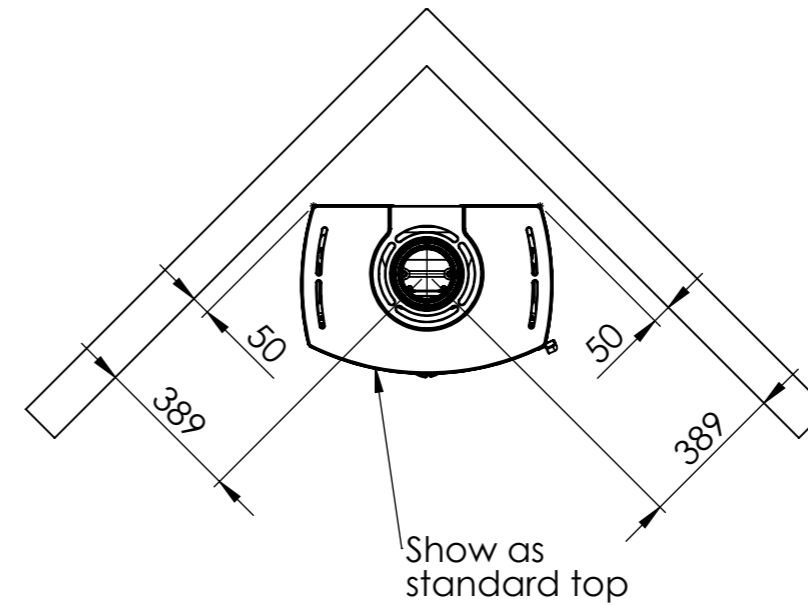

Serie	Icon-Line
Description	Icon-Line Eclipse XL S

The same dimensions apply to thermal stones (Steel) and stone models

Optional Bottom door

*75 mm with insulation/ shielding of flue gas connector