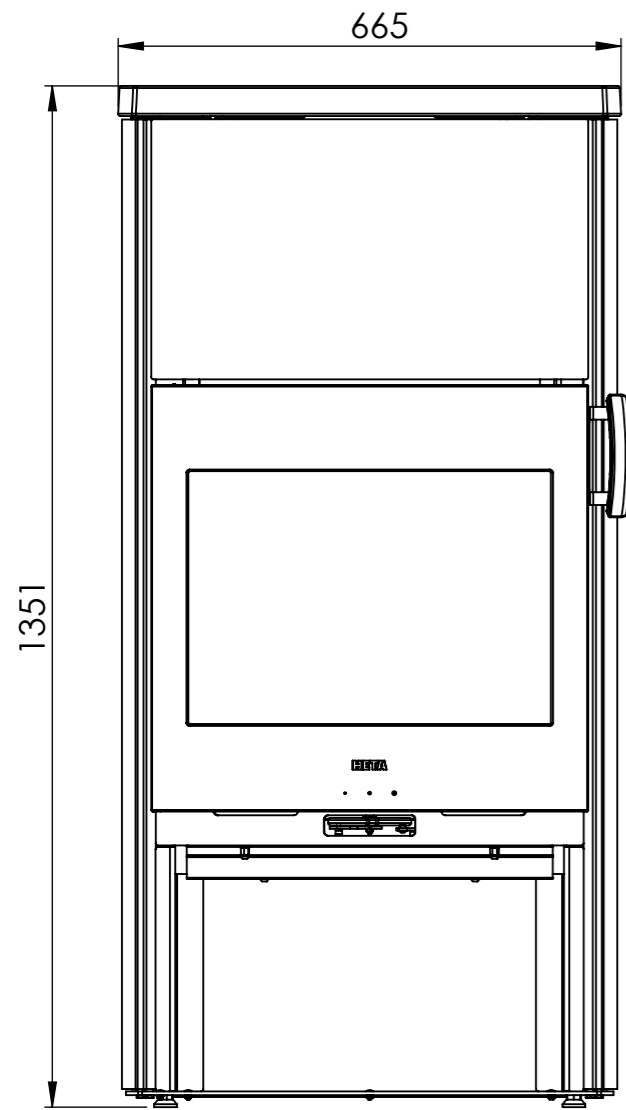

Serie	Icon-Line
Description	Icon-Line Eclipse XL S

The same dimensions apply to thermal stones (Steel) and stone models

Optional Bottom door

*75 mm with insulation/ shielding of flue gas connector