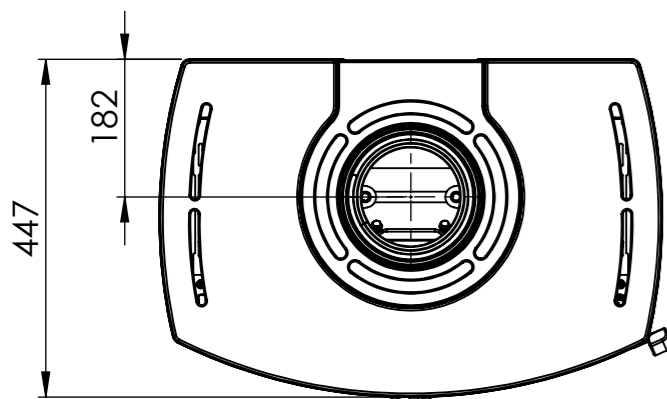

Serie	Icon-Line
Description	Icon-Line Eclipse XL S

The same dimensions apply to thermal stones (Steel) and stone models

Optional Bottom door

*75 mm with insulation/ shielding of flue gas connector