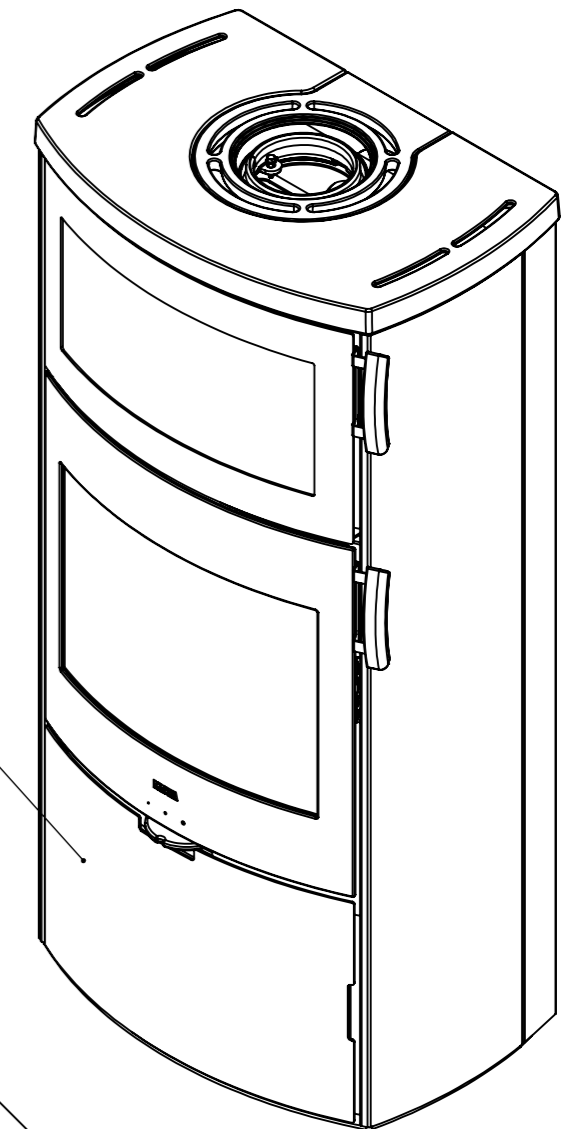

Serie	Icon-Line
Description	Icon-Line Eclipse XL B

The same dimensions apply to baking stove (Steel) and stone models

*75 mm with insulation/ shielding of flue gas connector