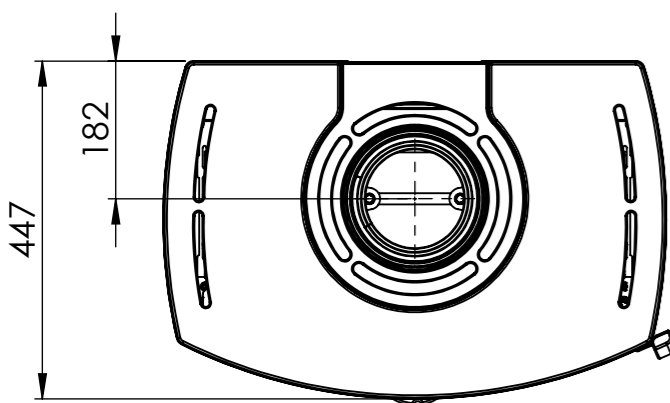

Serie	Icon-Line
Description	Icon-Line Eclipse XL B

The same dimensions apply to baking stove (Steel) and stone models

*75 mm with insulation/ shielding of flue gas connector