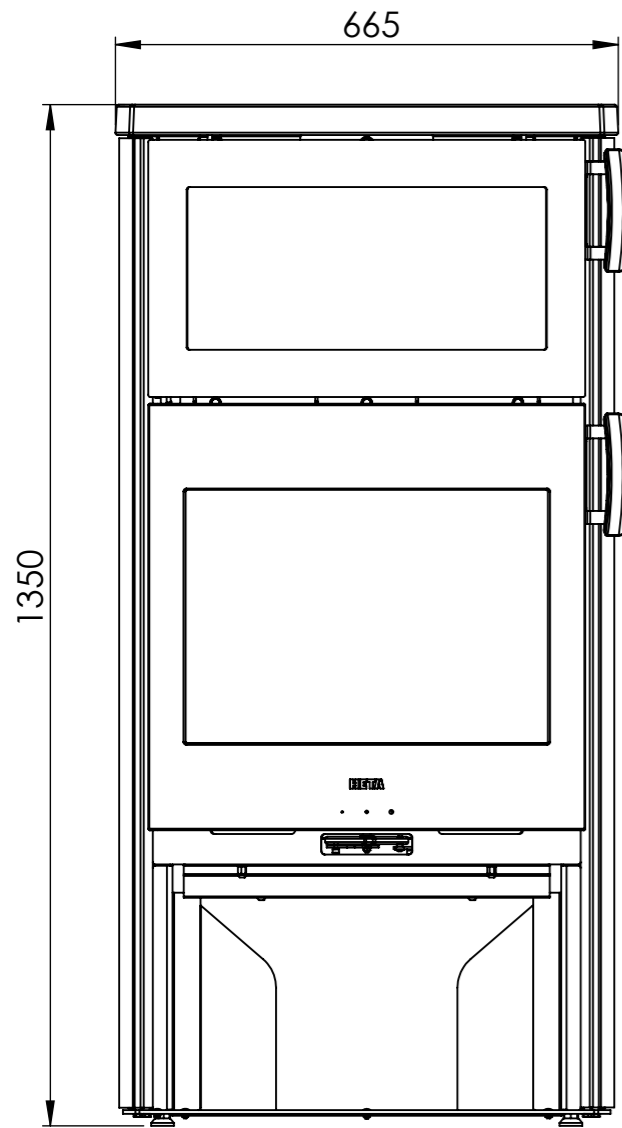

Serie	Icon-Line
Description	Icon-Line Eclipse XL B

The same dimensions apply to baking stove (Steel) and stone models

*75 mm with insulation/ shielding of flue gas connector