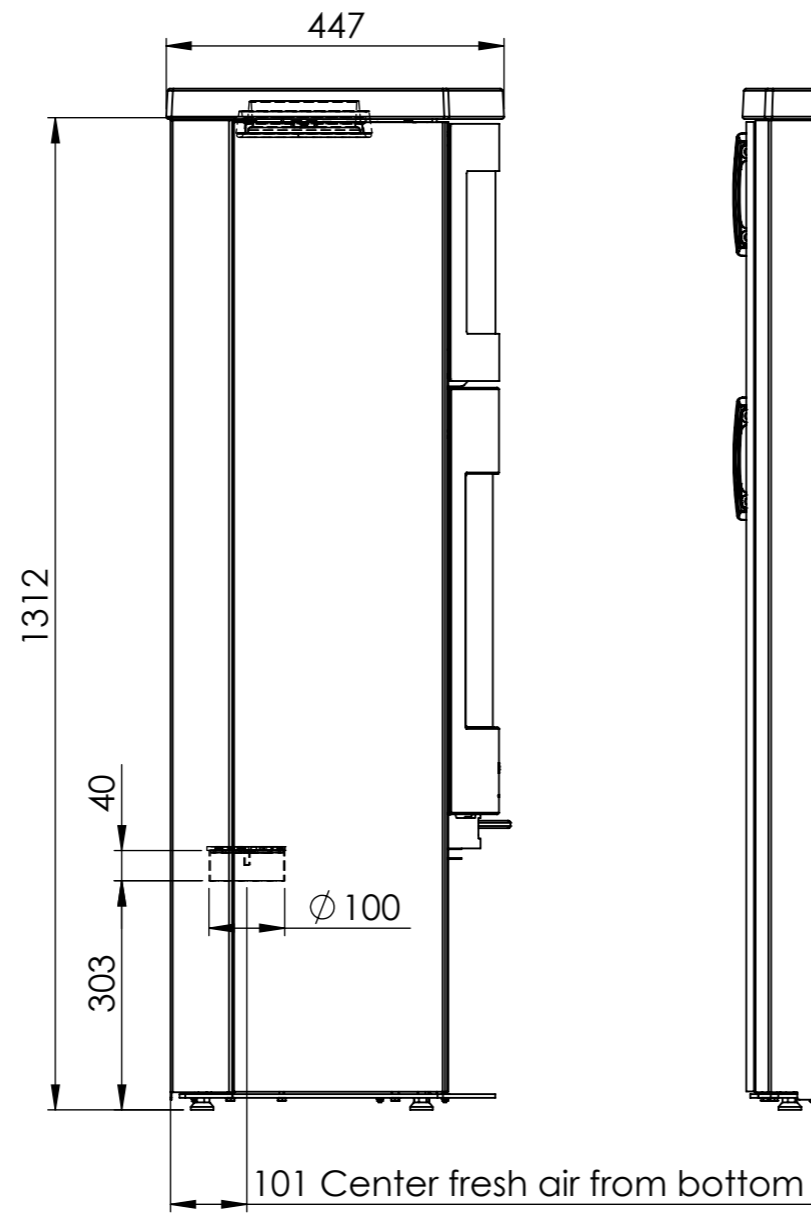

Serie	Icon-Line
Description	Icon-Line Eclipse XL B

The same dimensions apply to baking stove (Steel) and stone models

*75 mm with insulation/ shielding of flue gas connector