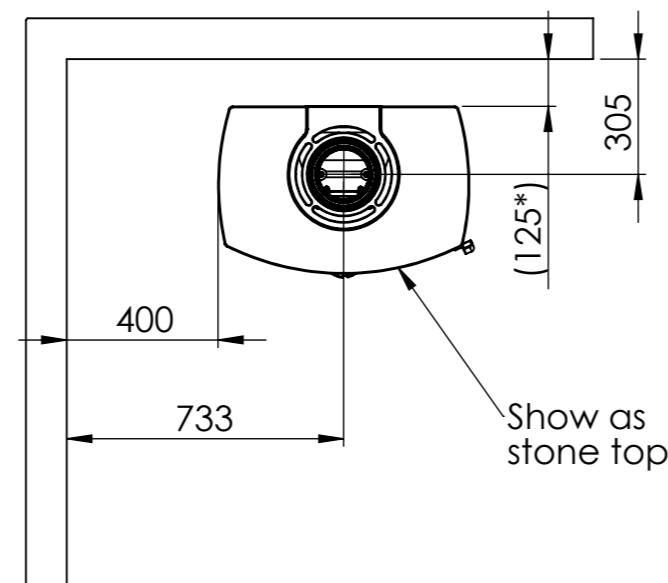

Serie	Icon-Line
Description	Icon-Line Eclipse XL B

The same dimensions apply to baking stove (Steel) and stone models

*75 mm with insulation/ shielding of flue gas connector