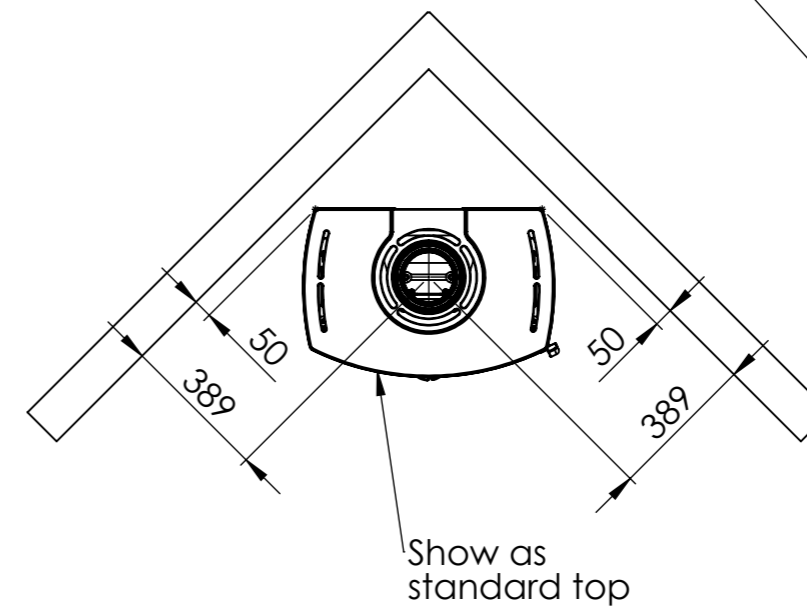

Serie	Icon-Line
Description	Icon-Line Eclipse XL B

The same dimensions apply to baking stove (Steel) and stone models

*75 mm with insulation/ shielding of flue gas connector