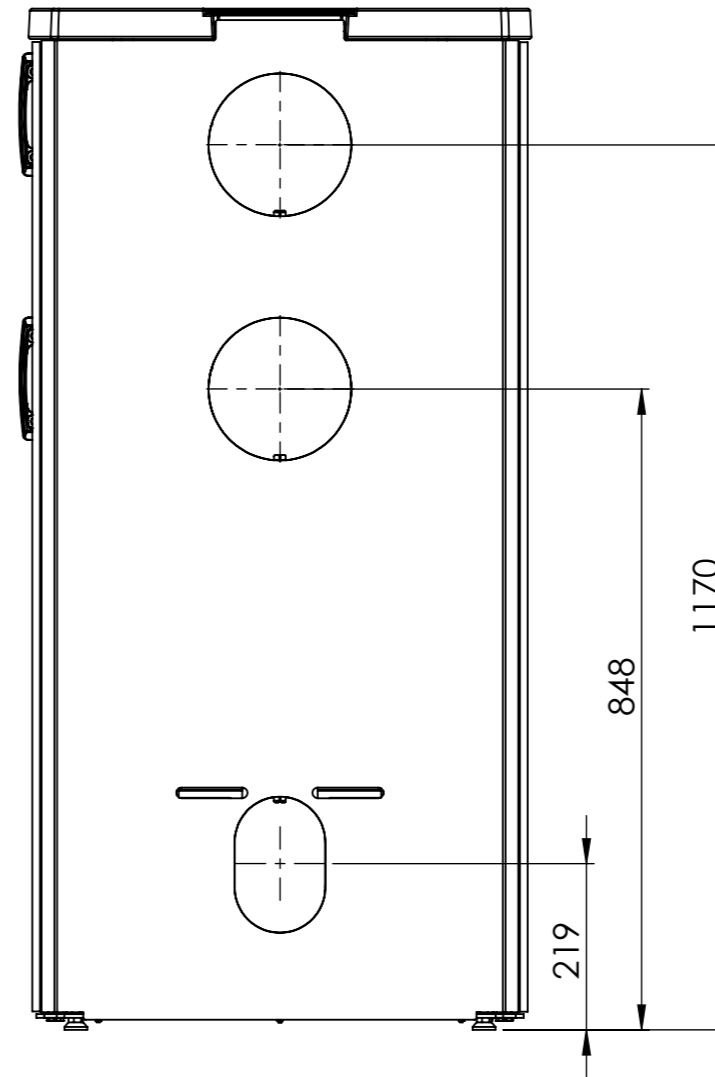

Serie	Icon-Line
Description	Icon-Line Eclipse XL B

The same dimensions apply to baking stove (Steel) and stone models

*75 mm with insulation/ shielding of flue gas connector